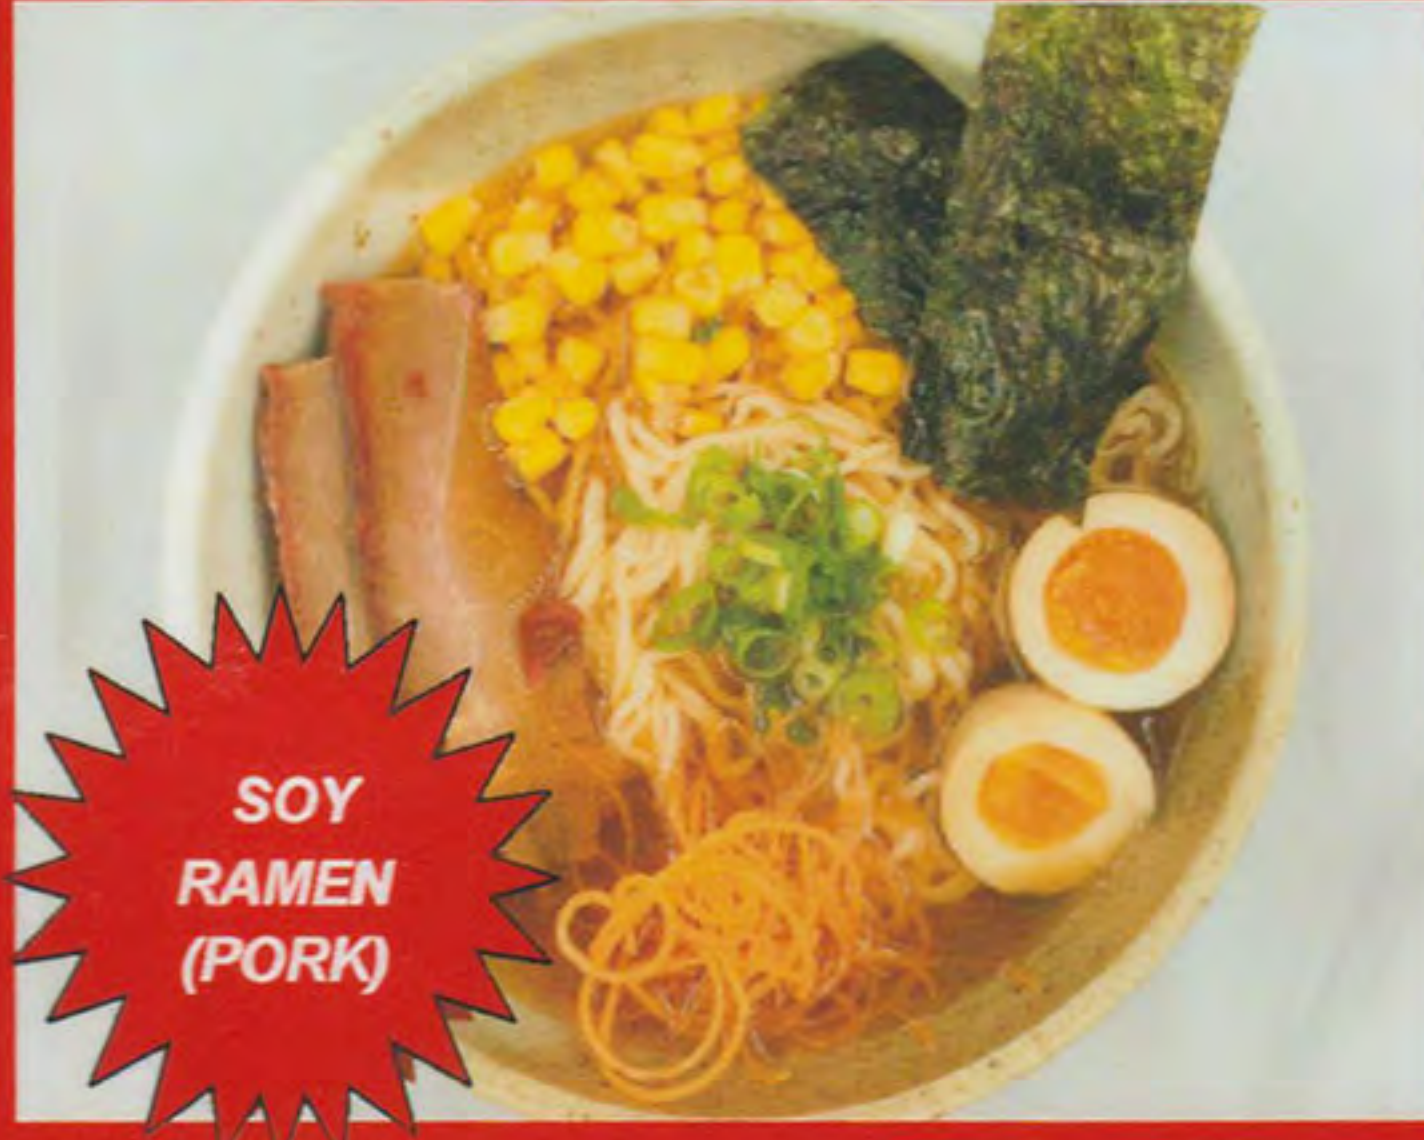

# LUNCH SPECIAL \$16.90 EACH (miso soup included)

**MISO  
RAMEN  
(CHICKEN)**

**VEGETARIAN  
SET**

**KATSU DON  
(PORK)**

**SUSHI  
SET**

**TERIYAKI  
CHICKEN**

**SOY  
RAMEN  
(PORK)**

**VEGETARIAN  
TEN DON**

**TEN DON  
(PRAWN)**

**SASHIMI  
SET**

**YAKINIKU  
BEEF**

**CURRY  
KATSU  
(CHICKEN)**

**VEGETARIAN  
TOFU**

**OYAKO DON  
CHICKEN**

**NORI MAKI  
SET**

**TERIYAKI  
FISH**